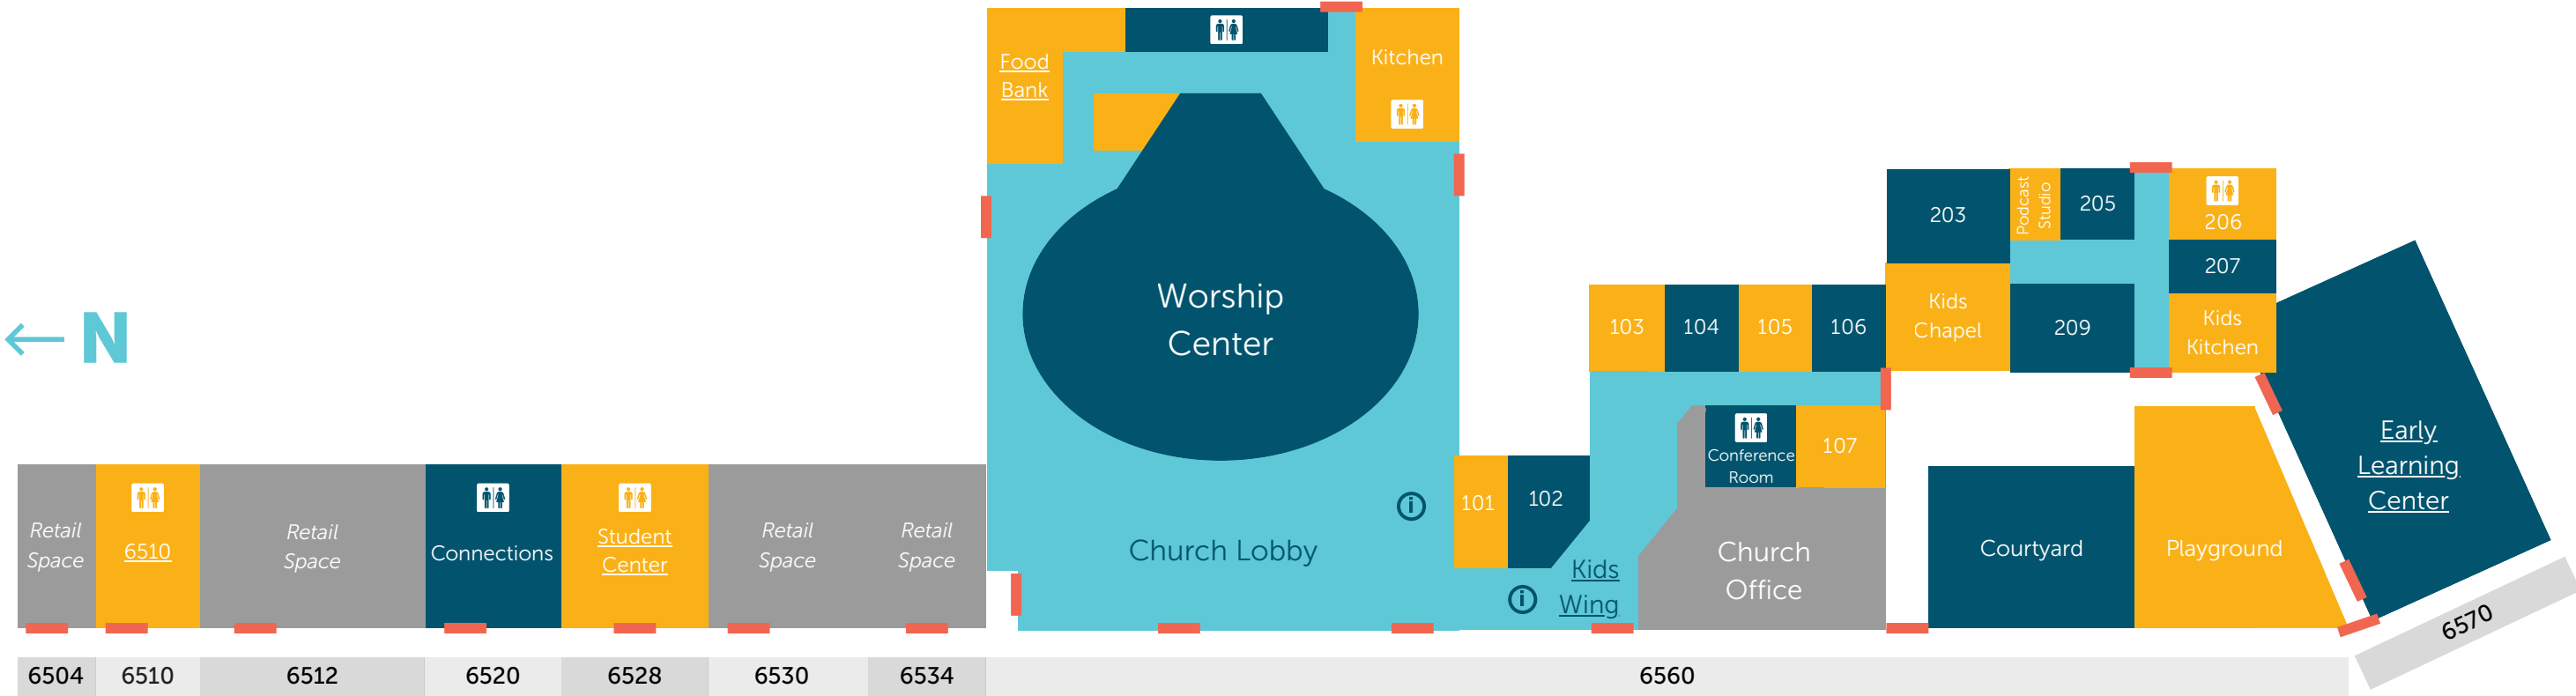

South Fellowship Church

Campus Map

6560 S BROADWAY, LITTLETON CO 80121 | 303-797-1500